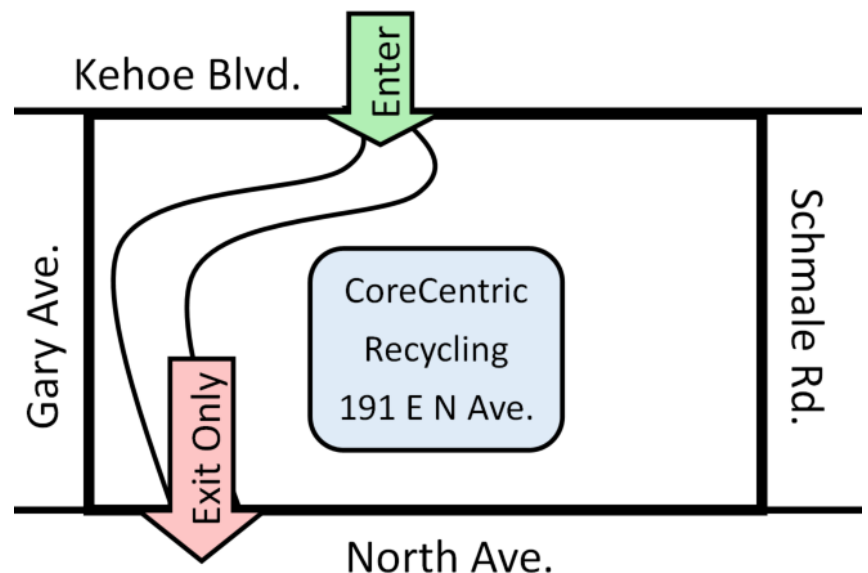

Open to all Illinois residents. Oct. 13, 9 AM— 1 PM

191 E N Ave. Carol Stream. **MUST enter from Kehoe Blvd., exit to North Ave.**

Check the Village of Carol Stream Facebook Page for event updates.